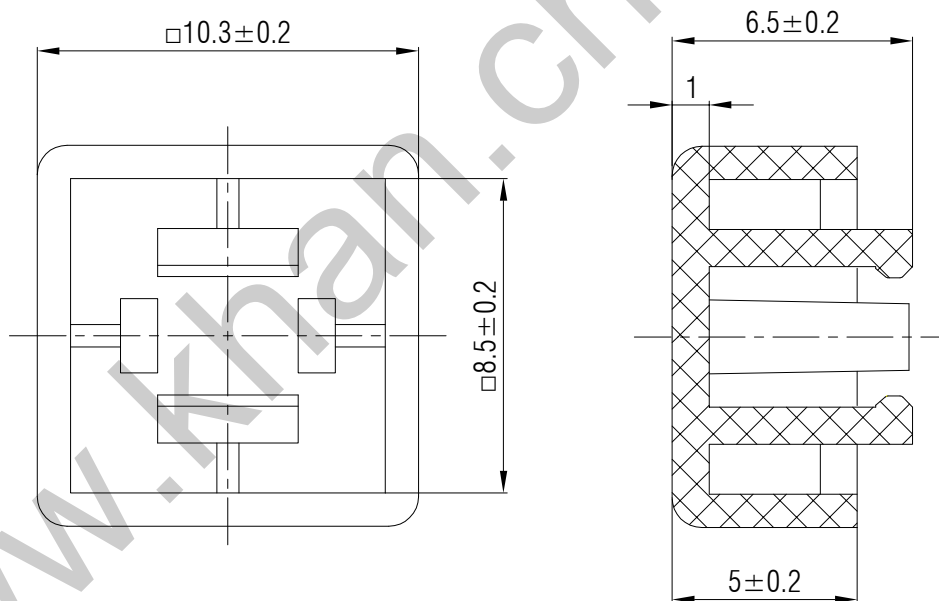

SWITCH CAP
P/N:SC222

Materials ABS

Color Black
(OEM AVAILABLE)

Packaging

Bulk Package
Inner Package: Plastic bag
Outer Package: Carton

WENZHOU KHAN ELECTRONIC

VERSION		PROJECTION	DESIGNED	Wei Lin
KH14FE22E			CHECKED	ZhongJu Peng
SCALE	SIZE	 Dimensions are shown:mm(inches)	APPROVED	Johan Xu
5:1	A4		2022.05.11	